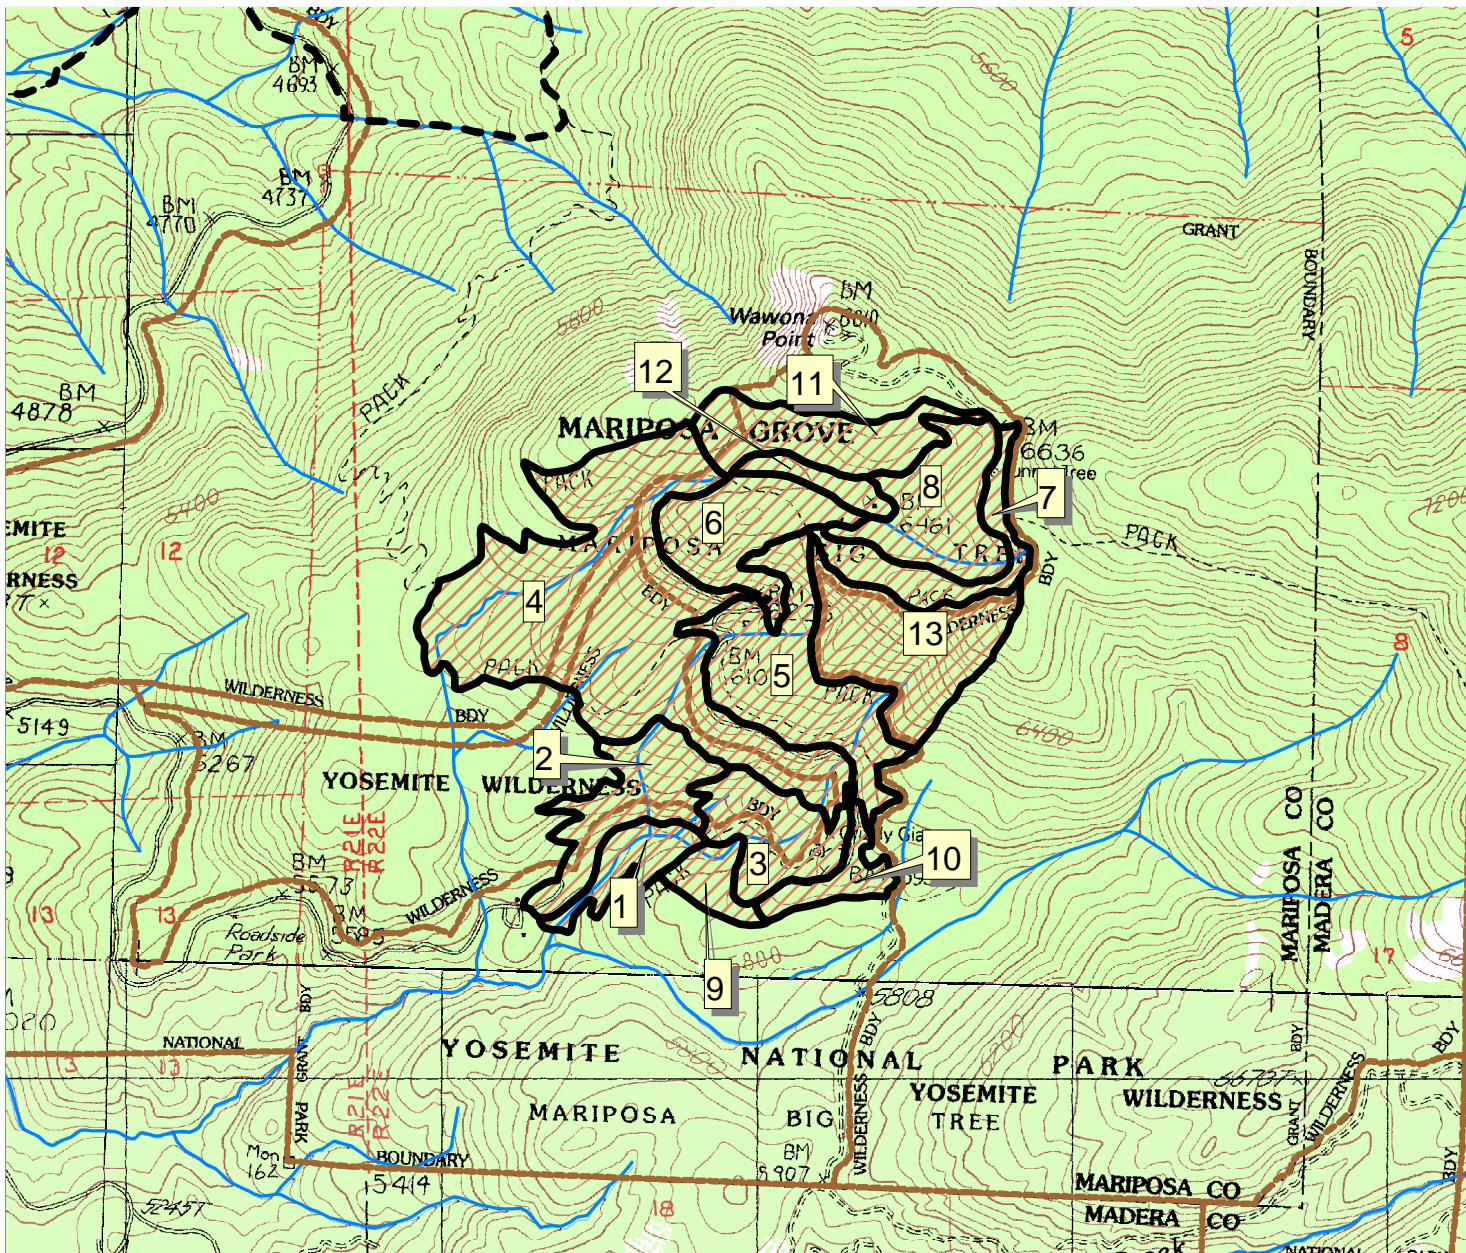

Project Map

Mariposa Grove Burn Units

Appendix B

 Proposed Burn Area

RX Unit	Acres
1	16
2	35
3	31
4	159
5	58
6	38
7	22
8	39
9	11
10	12
11	35
12	9
13	52

 Wilderness Boundary

 Roads

National Park Service
Yosemite National Park
Fire Management Program

0 500 1000 1500 Feet